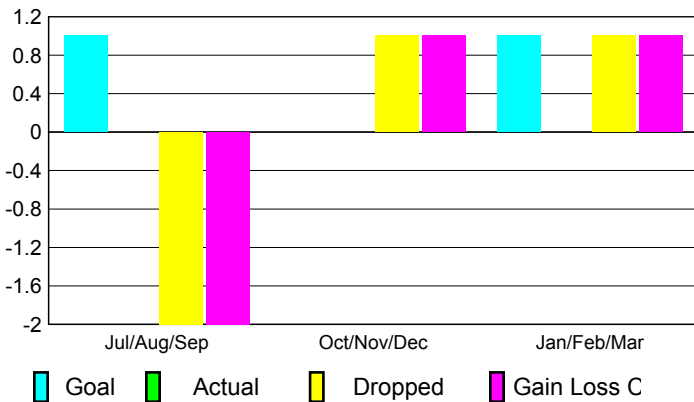

2009-2010 GMT Quarterly Report for District (or Undistricted) **District R 1**

GMT: Doctor CARLOS E JUSTINIAN

Location: DOMINICAN REPUBLIC

GMT CA: 3

CLUBS

Club Results
2009-2010

Clubs
2008-2009

Month	New Club Goal	Actual New Clubs	Actual Dropped Clubs	Gain/Loss of Clubs	Gain/Loss of Clubs
Jul/Aug/Sep	1	0	-2	-2	0
Oct/Nov/Dec	0	0	1	1	0
Jan/Feb/Mar	1	0	1	1	-1
Totals	2	0	0	0	-1

Club Results 2009-2010

Goal, New, Dropped, Gain/Loss

Comparison of Club Gain/Loss

Current Year Compared to the Previous Year

YTD Status Quo Clubs 2009-2010

Status Quo Clubs Compared to Status Quo Members

MEMBERSHIP

Membership Results
2009-2010

Membership
2008-2009

Month	Net Memb Goal	Actual New Memb	Actual Dropped Memb	Gain/Loss of Memb	Gain/Loss of Memb
Jul/Aug/Sep	26	24	-98	-74	7
Oct/Nov/Dec	26	60	-74	-14	-29
Jan/Feb/Mar	26	56	-35	21	-17
Totals	78	140	-207	-67	-39