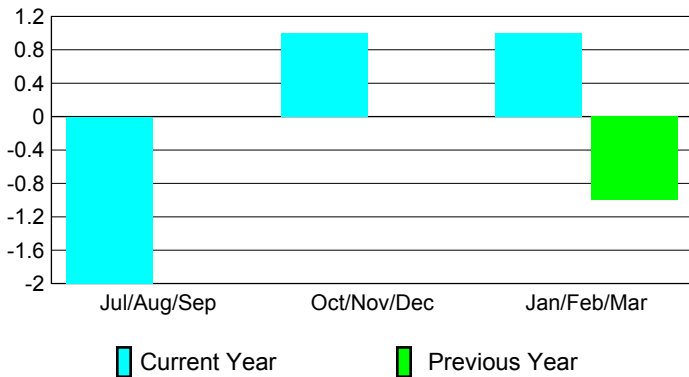

Club Results 2009-2010

Goal, New, Dropped, Gain/Loss

Comparison of Club Gain/Loss

Current Year Compared to the Previous Year

YTD Status Quo Clubs 2009-2010

Status Quo Clubs Compared to Status Quo Members

MEMBERSHIP