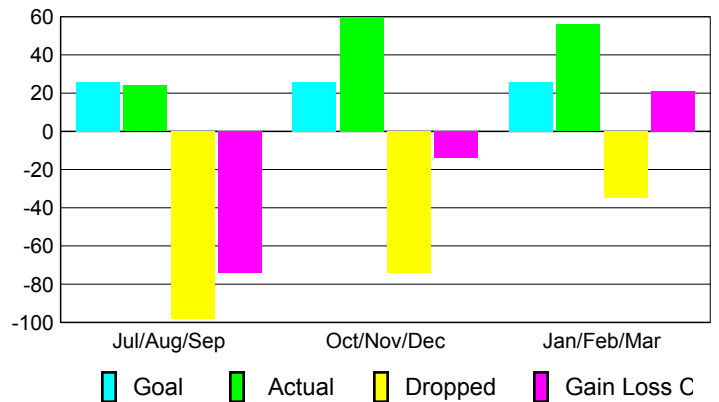

Membership Results 2009-2010

Goal, New, Dropped, Gain/Loss

Comparison of Membership Gain/Loss

Current Year Compared to the Previous Year