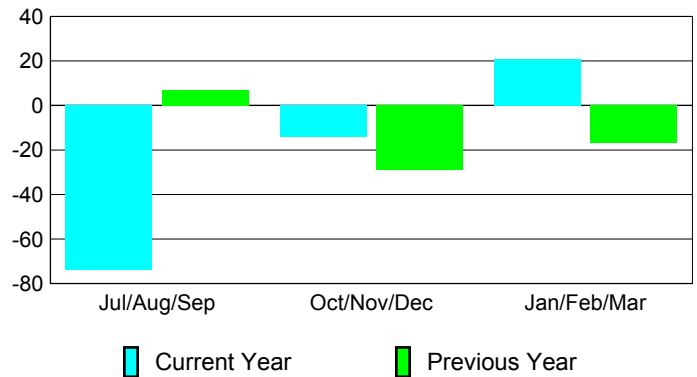

Gender Comparison 2009-2010

Male

Female